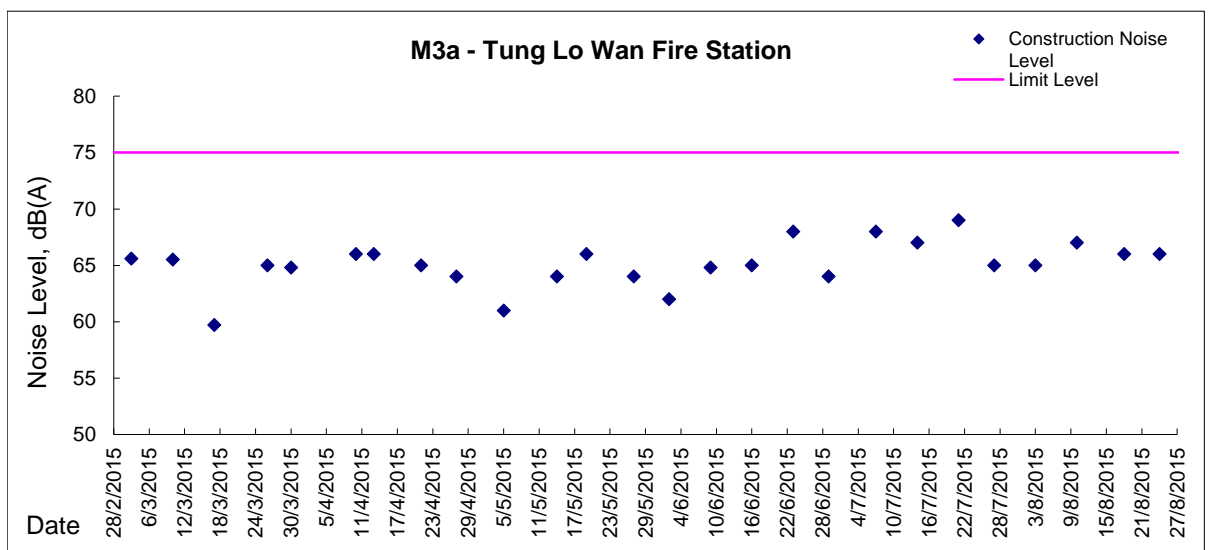

Graphic Presentation of Noise Monitoring Result

Day Time (0700 - 1900hrs on normal weekdays)

Graphic Presentation of Noise Monitoring Result

Day Time (0700 - 1900hrs on normal weekdays)