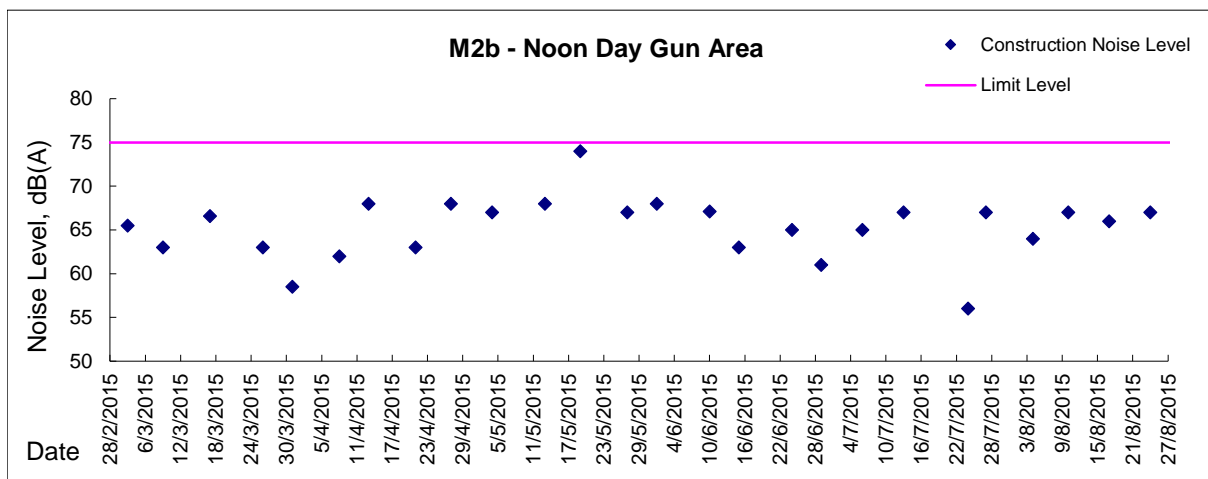

Graphic Presentation of Noise Monitoring Result

Day Time (0700 - 1900hrs on normal weekdays)

Graphic Presentation of Noise Monitoring Result

Day Time (0700 - 1900hrs on normal weekdays)