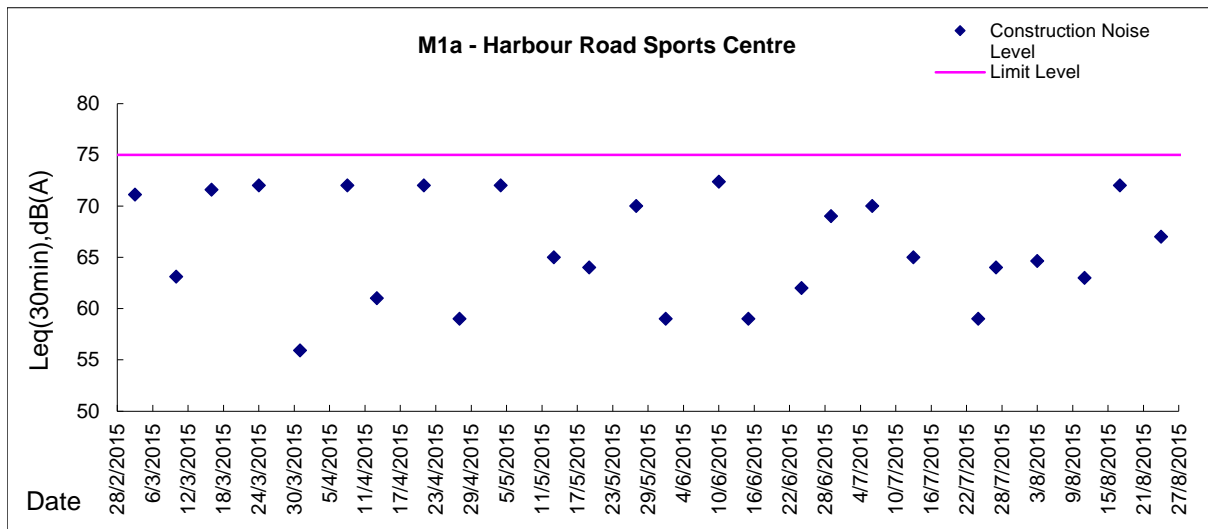

Graphic Presentation of Noise Monitoring Result

Day Time (0700 - 1900hrs on normal weekdays)

Graphic Presentation of Noise Monitoring Result

Day Time (0700 - 1900hrs on normal weekdays)